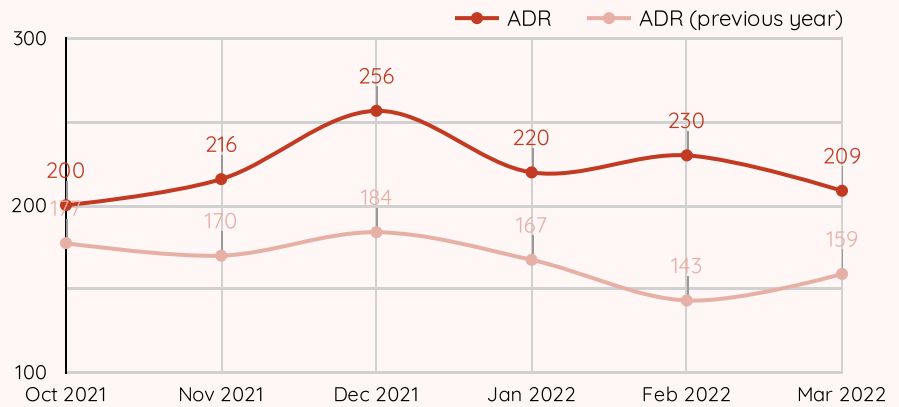

AOR

45.2%

↓ -8.7% vs previous month

↑ 6.4% vs last year

ADR

RM 212

↑ 1.8% vs previous month

↑ 34.6% vs last year

RevPar

RM 96

↓ -7.1% vs previous month

↑ 43.2% vs last year

Need in-depth analytics and data?

SIGN UP FOR FREE!

[MAH Data Analytics](#)

State & Location