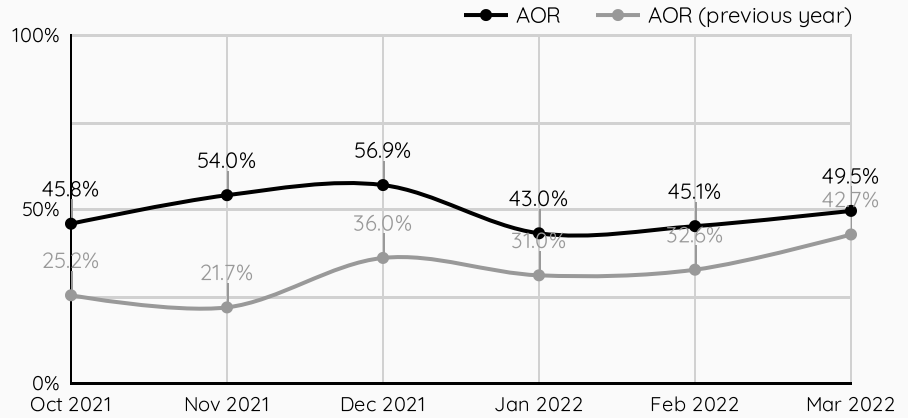

AOR

45.2%

↓ -8.7% vs previous month

↑ 6.4% vs last year

ADR

RM 212

↑ 1.8% vs previous month

↑ 34.6% vs last year

RevPar

RM 96

↓ -7.1% vs previous month

↑ 43.2% vs last year

Need in-depth analytics and data?

SIGN UP FOR FREE!

[MAH Data Analytics](#)

State & Location