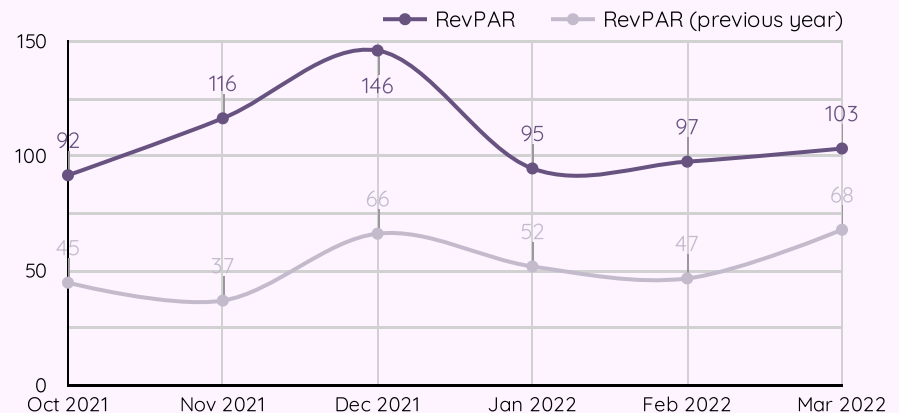

AOR

45.2%

↓ -8.7% vs previous month

↑ 6.4% vs last year

ADR

RM 212

↑ 1.8% vs previous month

↑ 34.6% vs last year

RevPar

RM 96

↓ -7.1% vs previous month

↑ 43.2% vs last year

Need in-depth analytics and data?

SIGN UP FOR FREE!

[MAH Data Analytics](#)

State & Location